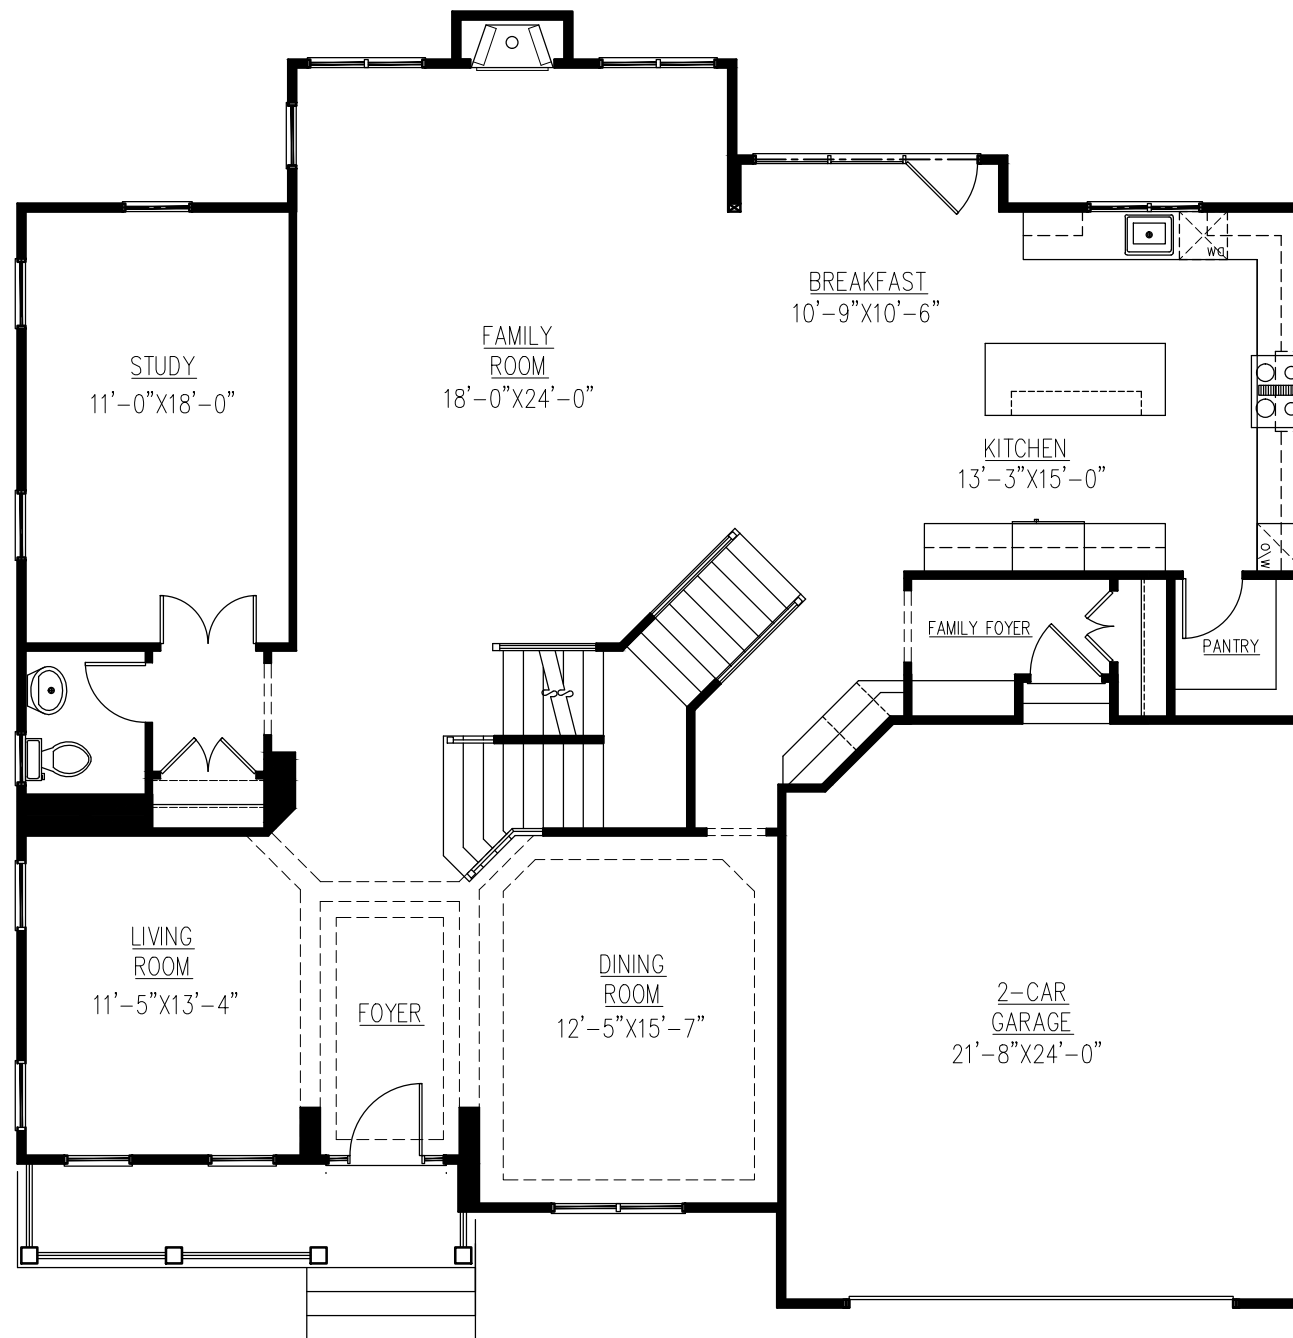

SORRENTO 607

MID-ATLANTIC
BUILDERS
A Passion For Design

6004 BERKSHIRE DRIVE,
BETHESDA, MONTGOMERY
COUNTY, MD LOT 20
BLOCK 1 WILDWOOD MANOR

REVISIONS

6/3/2014 JDW

1 FIRST FLOOR PLAN
A2

1/4" = 1'-0"

A2