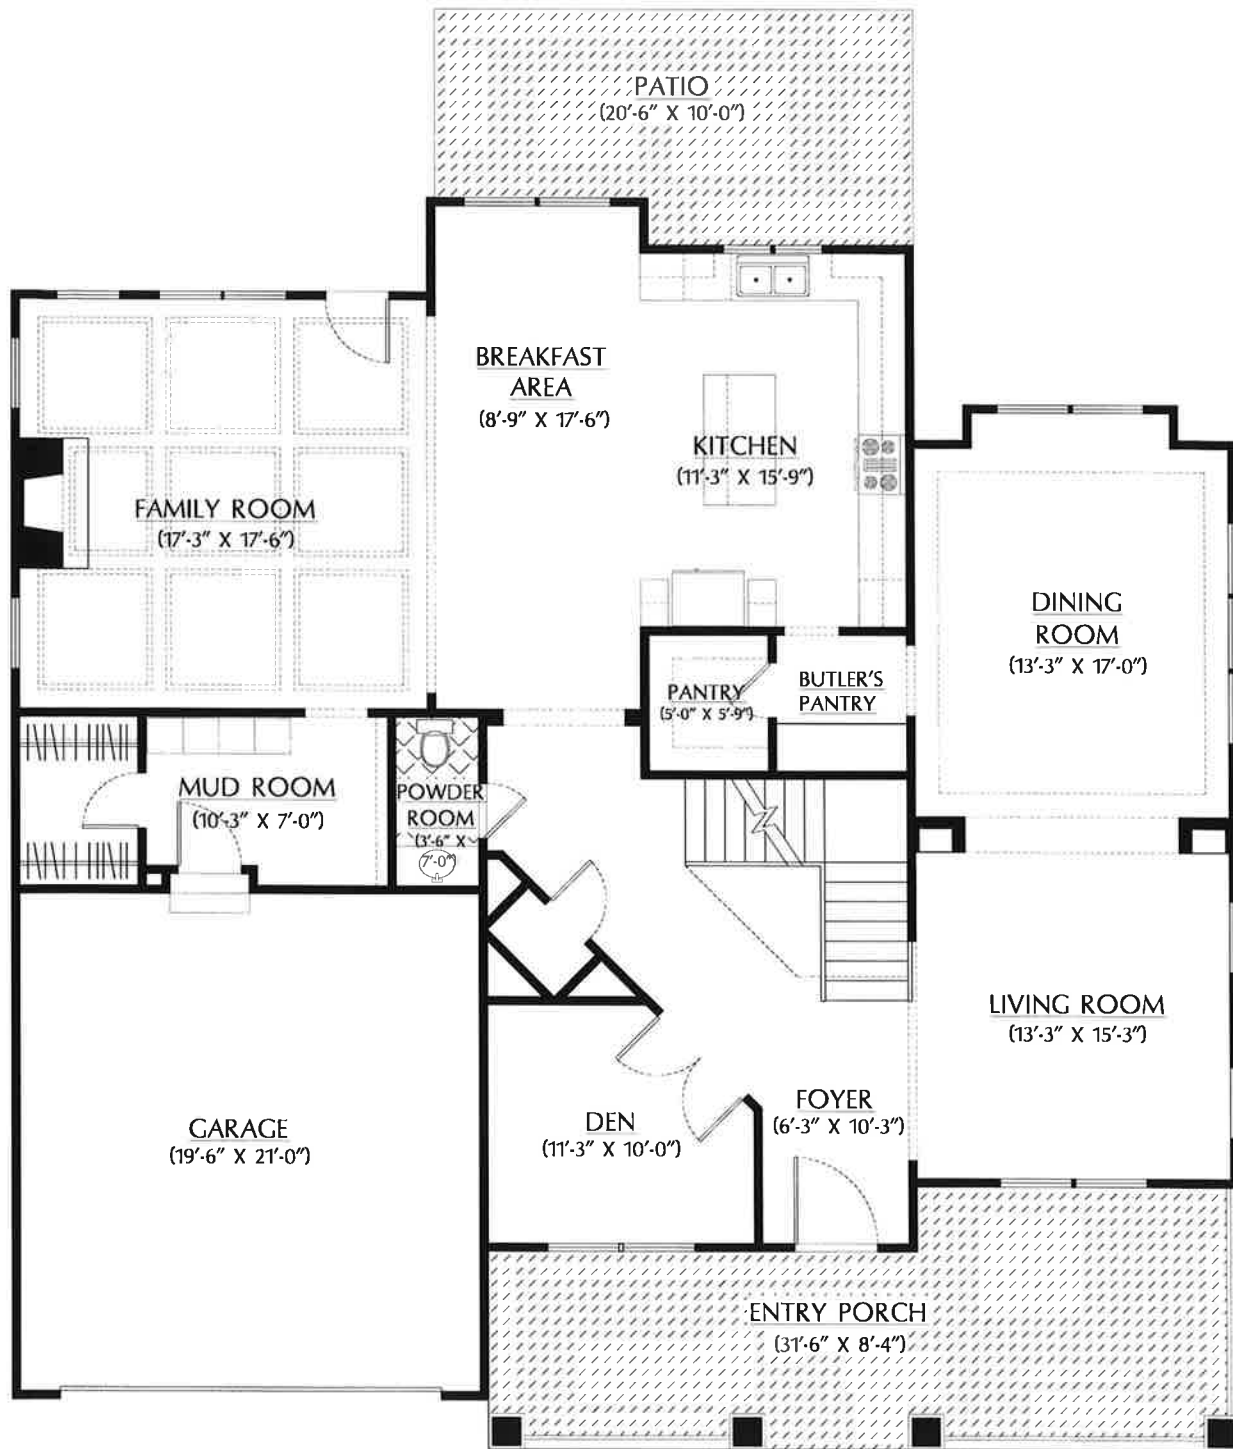

8717 IRVINGTON AVENUE  
BETHESDA, MARYLAND

FIRST FLOOR PLAN

AREA: 1,743 SQ FT