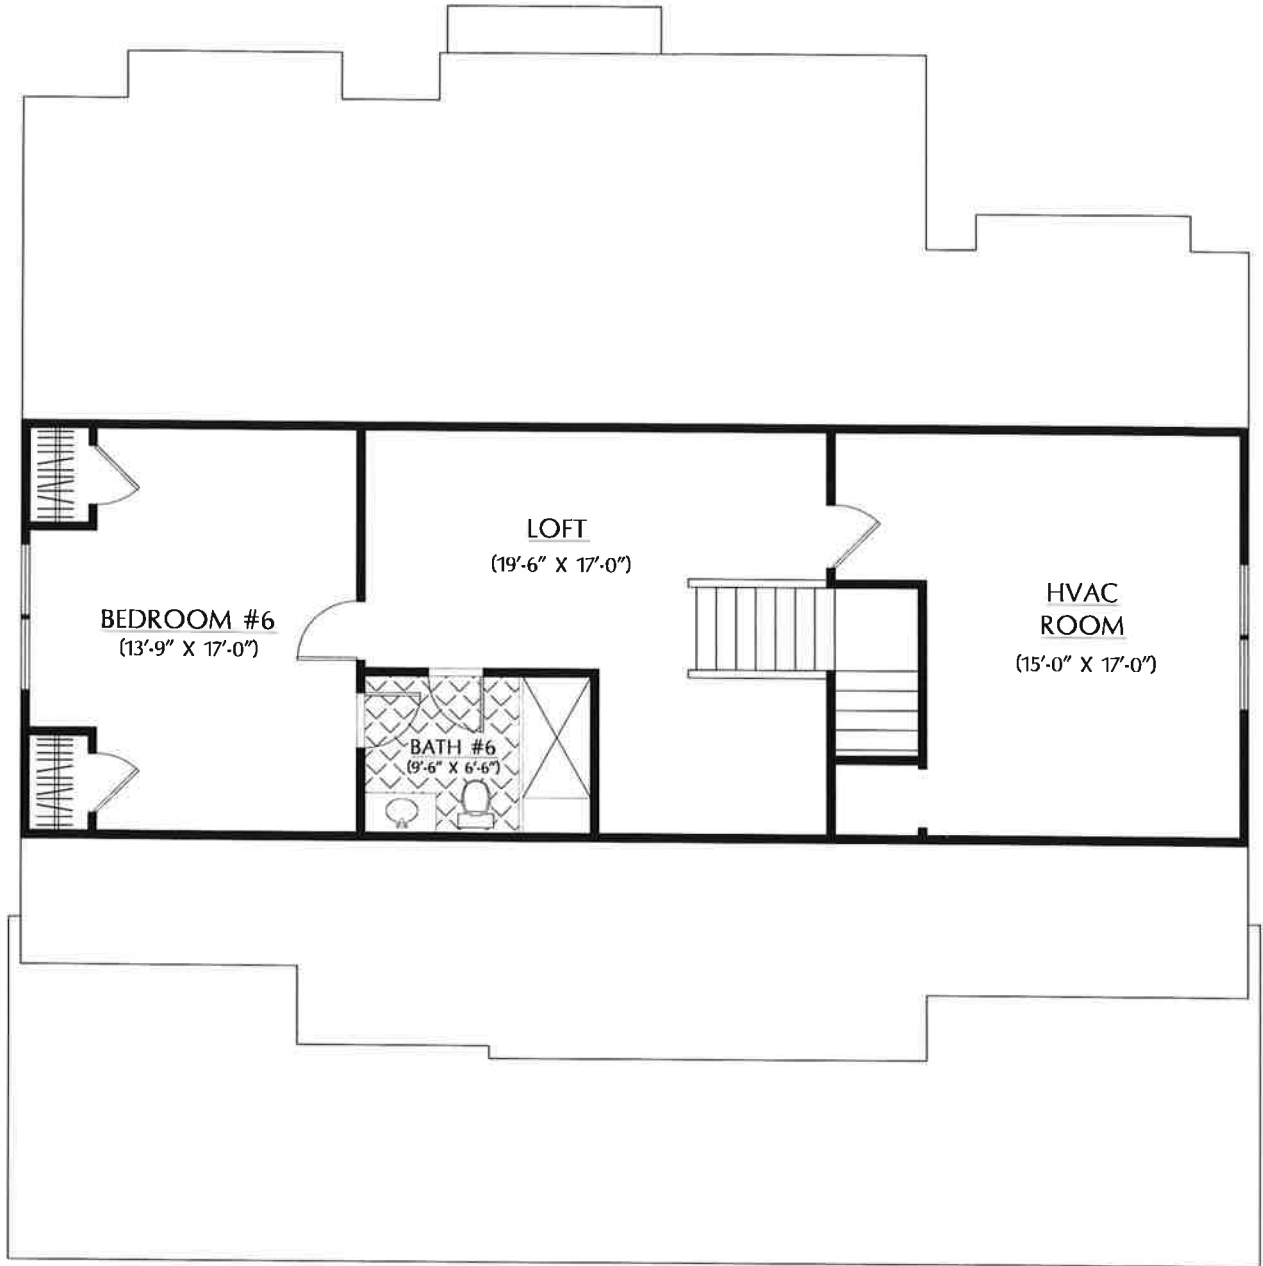

8717 IRVINGTON AVENUE

BETHESDA, MARYLAND

ATTIC FLOOR PLAN

AREA: 910 SQ FT