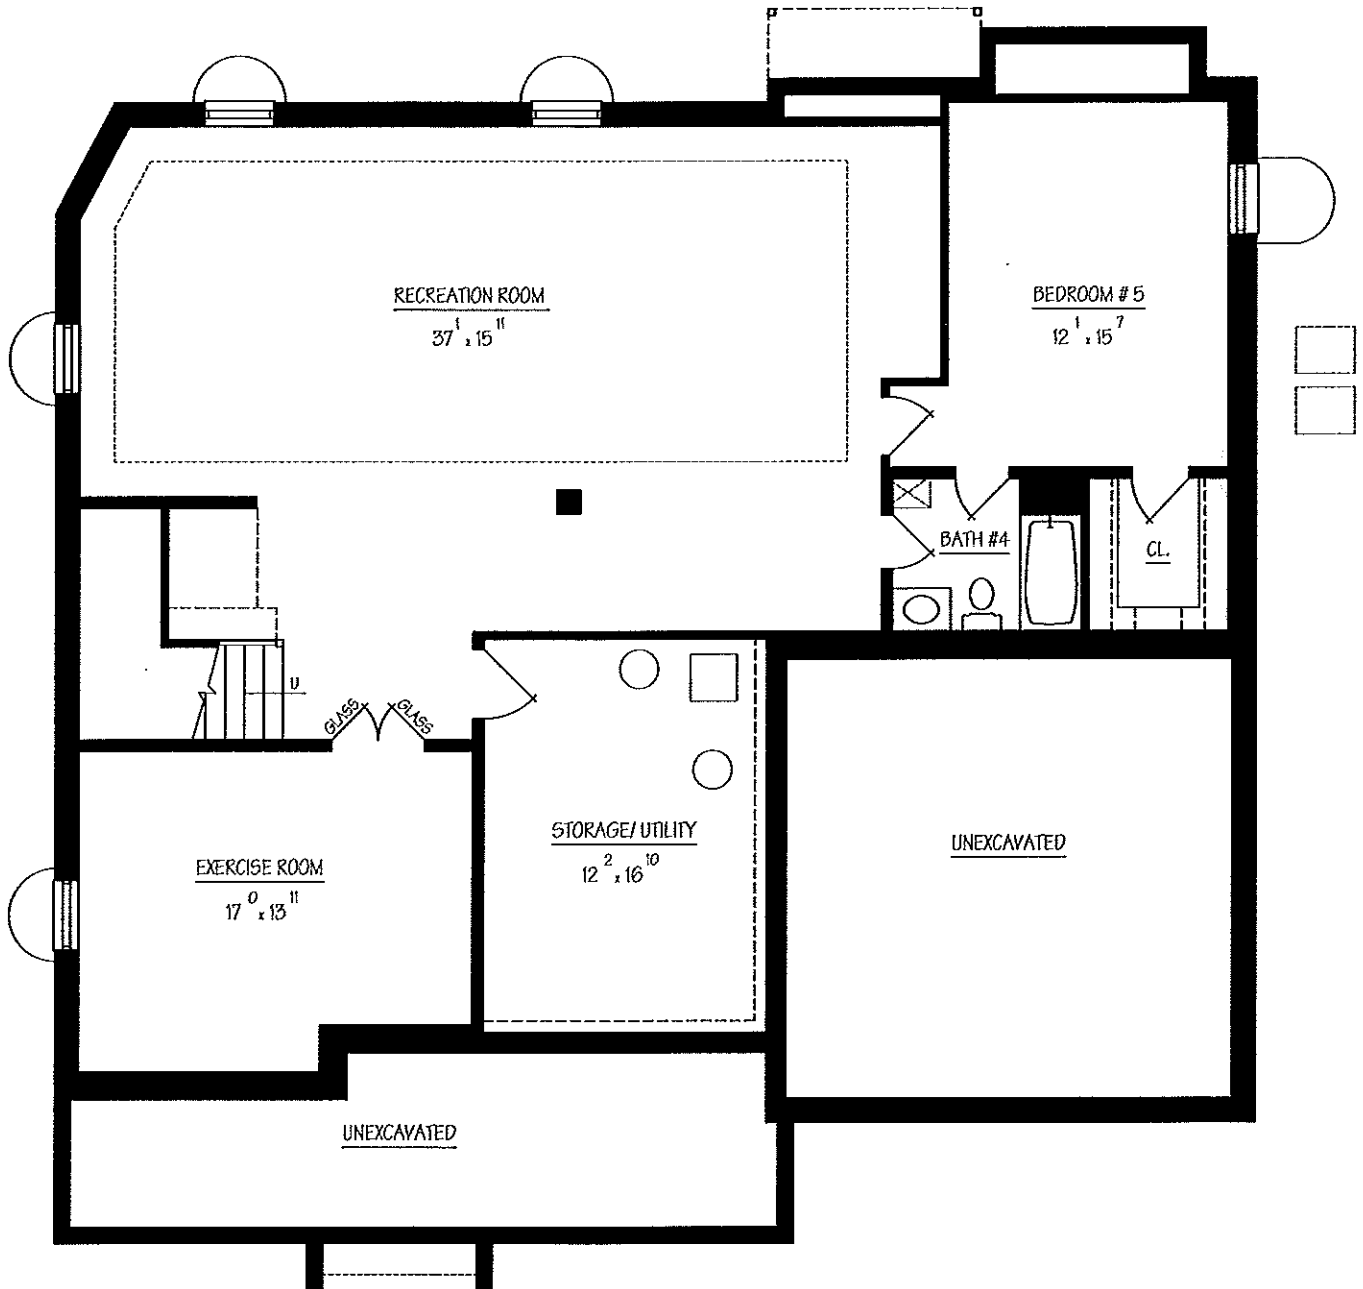

8919 RIDGE PLACE
BETHESDA, MD 20817

BASEMENT FLOOR PLAN

1463 SQ. FT. FINISHED
206 SQ. FT. UNFINISHED

RENDERING ONLY: PLANS MAY VARY