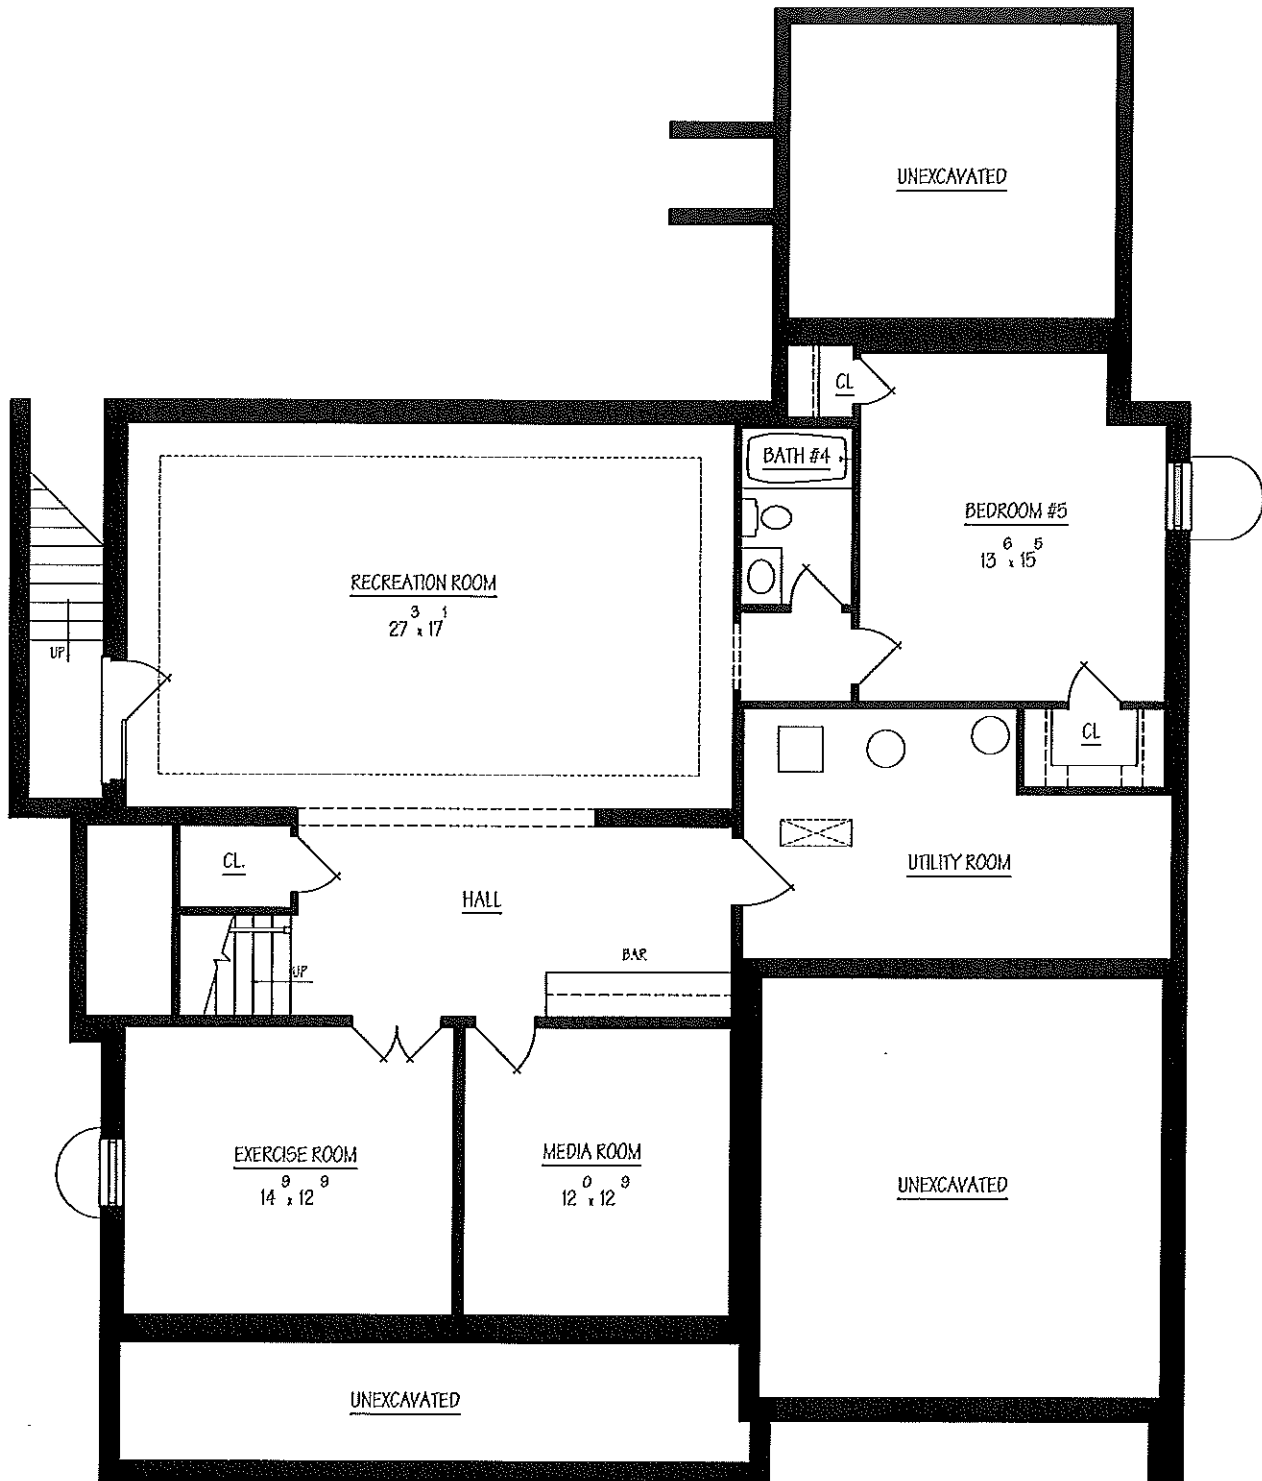

8707 BRADMOOR DRIVE
MID-ATLANTIC CUSTOM BUILDERS

BASEMENT FLOOR PLAN

RENDERING ONLY: PLANS & DIMENSIONS MAY VARY

CLAUDE C. LAPP
— ARCHITECTS LLC —
301-881-6856