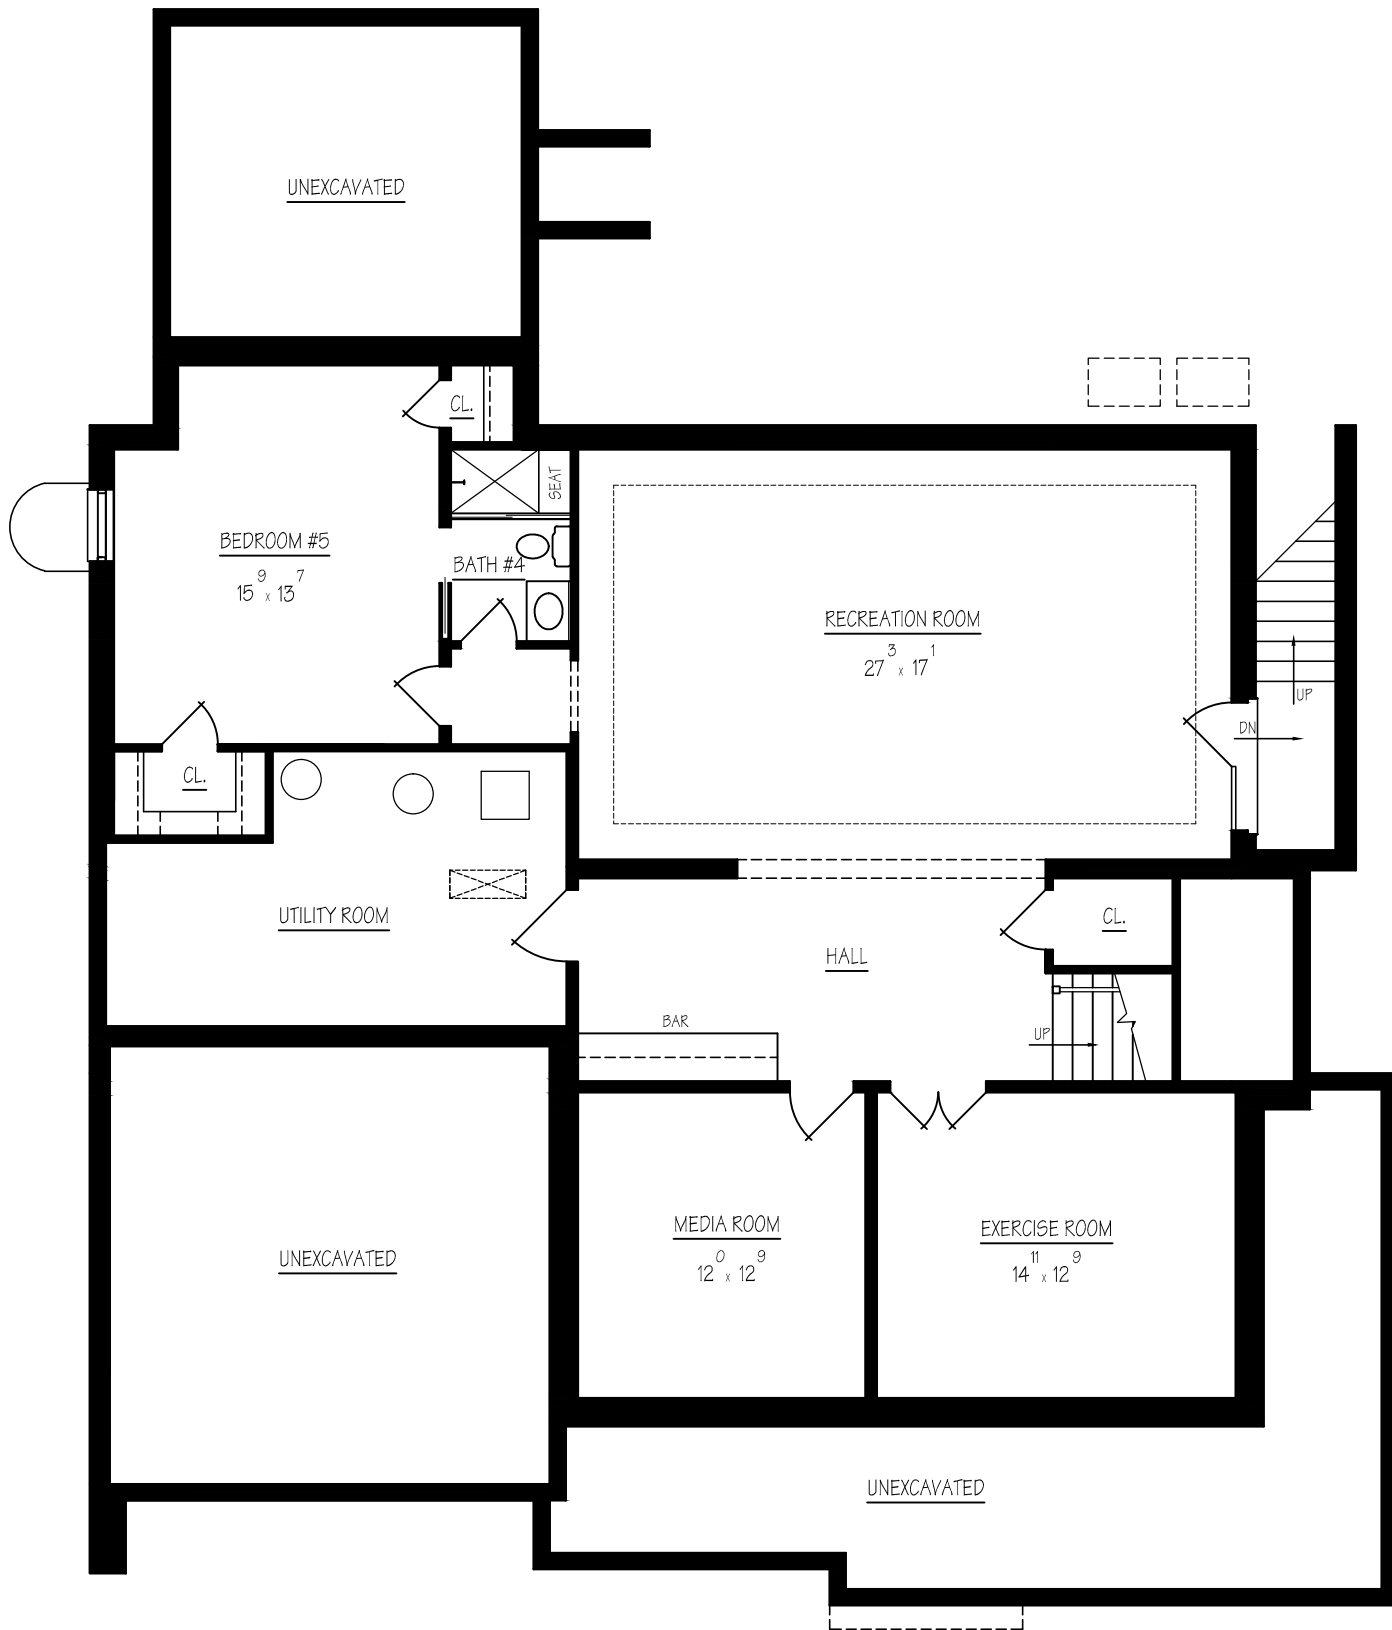

8715 BRADMOOR DRIVE
MID-ATLANTIC CUSTOM BUILDERS

BASEMENT FLOOR PLAN

1416 SQ. FT. FINISHED
193 SQ. FT. UNFINISHED

RENDERING ONLY: PLANS & DIMENSIONS MAY VARY

CLAUDE C. LAPP
— ARCHITECTS LLC —
301-881-6856