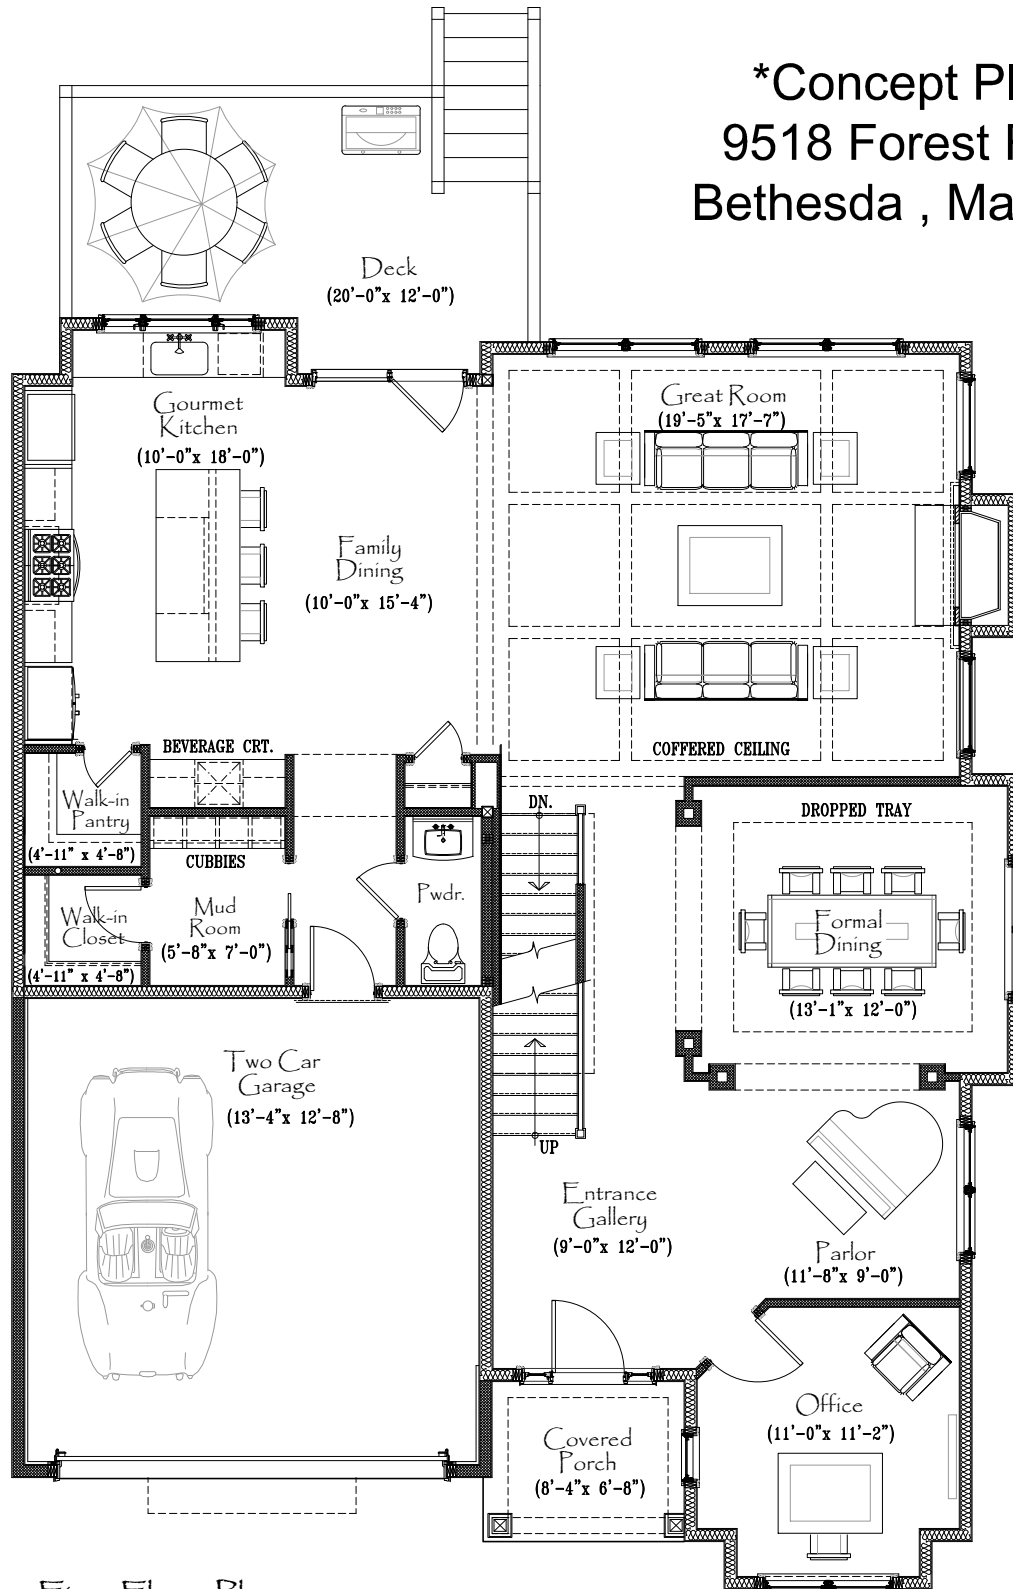

Concept Plan
9518 Forest Road
Bethesda , Maryland

First Floor Plan

1,555 SQ. FT. - FINISHED SPACE
 390 SQ. FT. - GARAGE

4/26/2019

Design and details are the exclusive property of Wormald Homes, Inc. Unauthorized use is strictly prohibited. Actual product and specifications may vary in dimension or detail from these drawings and are subject to change without notice. Window and door locations vary per elevation. MHBR No. 3514