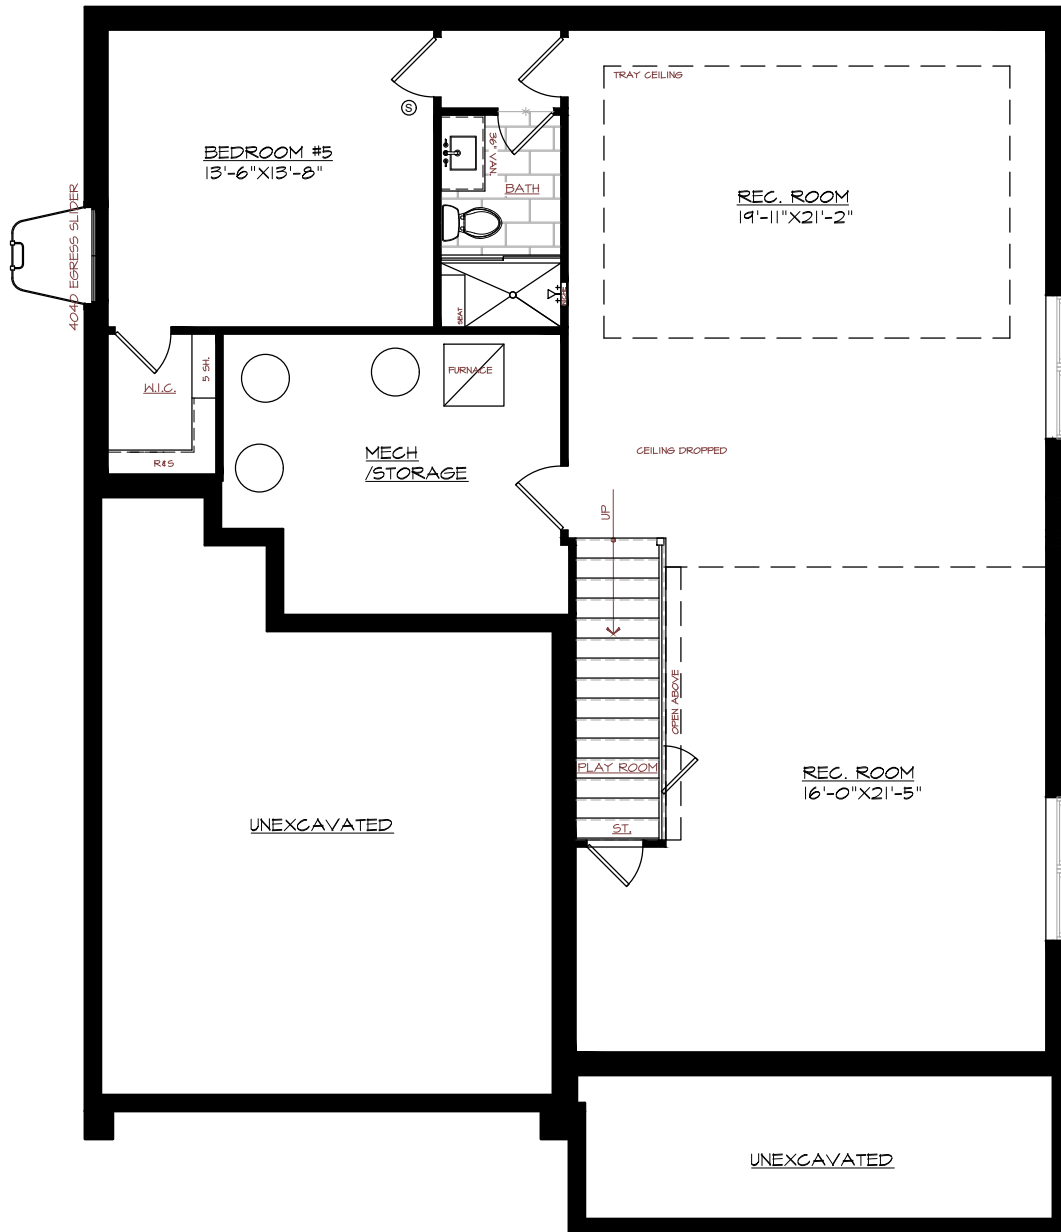

FLOOR PLANS AND ELEVATIONS ARE FOR ILLUSTRATIVE PURPOSES ONLY. ALL DIMENSIONS ARE APPROXIMATE. SOME AVAILABLE OPTIONS ARE NOT SHOWN. PURCHASER IS HEREBY ADVISED THAT MANUFACTURER SPECIFICATIONS MAY VARY IN DIMENSIONS, COLORS, ETC. FROM THOSE DEPICTED IN PLANS, RENDERINGS, INCLUDED FEATURES, ETC.

A5 BASEMENT

5514 NORTHFIELD RD

FIRST FLOOR: 1347 SQ.FT.
SECOND FLOOR: 1665 SQ.FT.
BASEMENT FLOOR: 1235 SQ.FT.
TOTAL FINISHED: 4247 SQ.FT.

DATE: 12.13.19