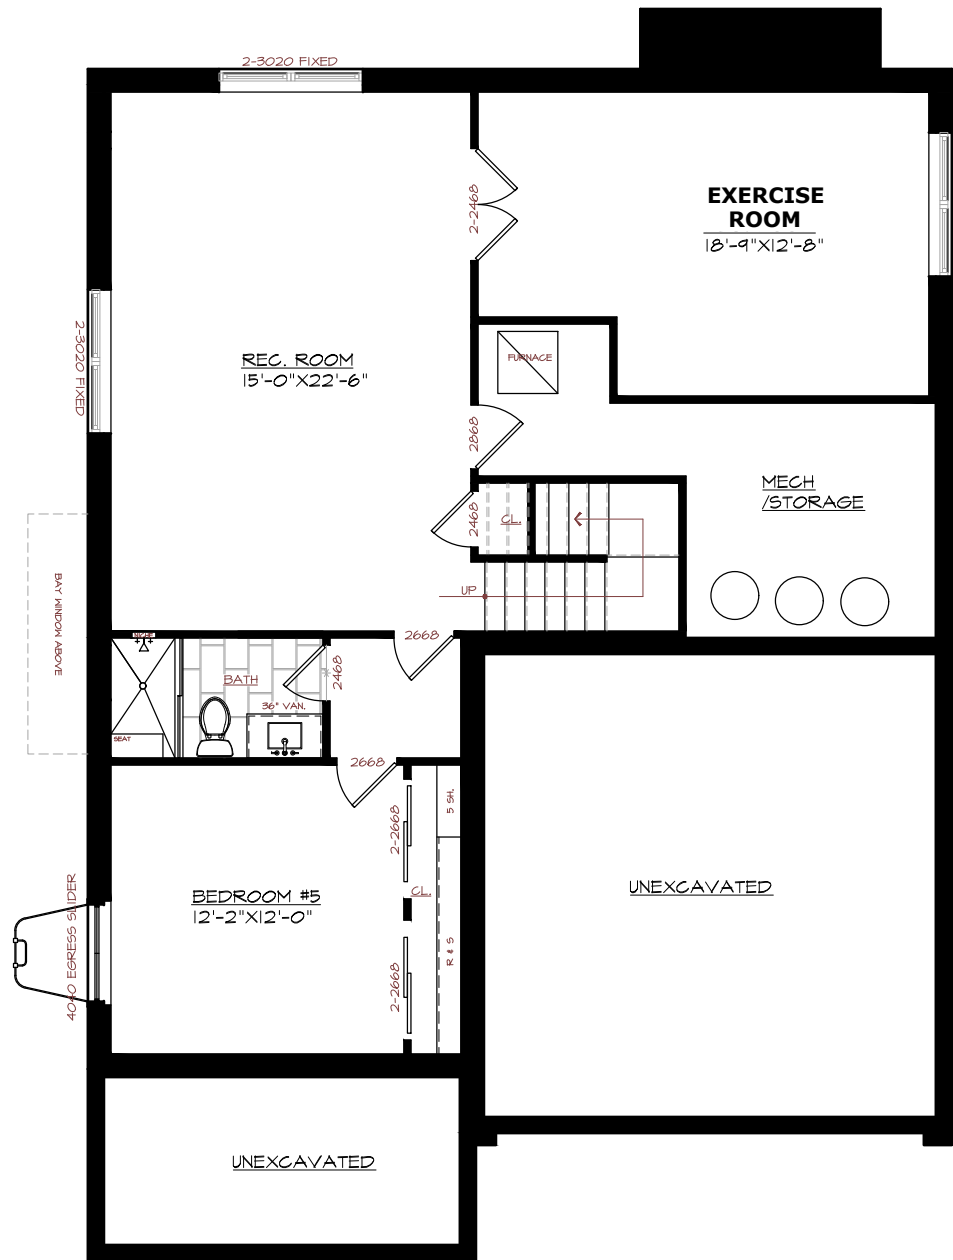

FLOOR PLANS AND ELEVATIONS ARE FOR ILLUSTRATIVE PURPOSES ONLY. ALL DIMENSIONS ARE APPROXIMATE. SOME AVAILABLE OPTIONS ARE NOT SHOWN. PURCHASER IS HEREBY ADVISED THAT MANUFACTURER SPECIFICATIONS MAY VARY IN DIMENSIONS, COLORS, ETC. FROM THOSE DEPICTED IN PLANS, RENDERINGS, INCLUDED FEATURES, ETC.

A5 BASEMENT

9924 FLEMING AVE.

FIRST FLOOR: 1117 SQ.FT.
 SECOND FLOOR: 1445 SQ.FT.
 BASEMENT FLOOR: 995 SQ.FT.
 TOTAL FINISHED: 3617 SQ.FT.

DATE: 10.08.20