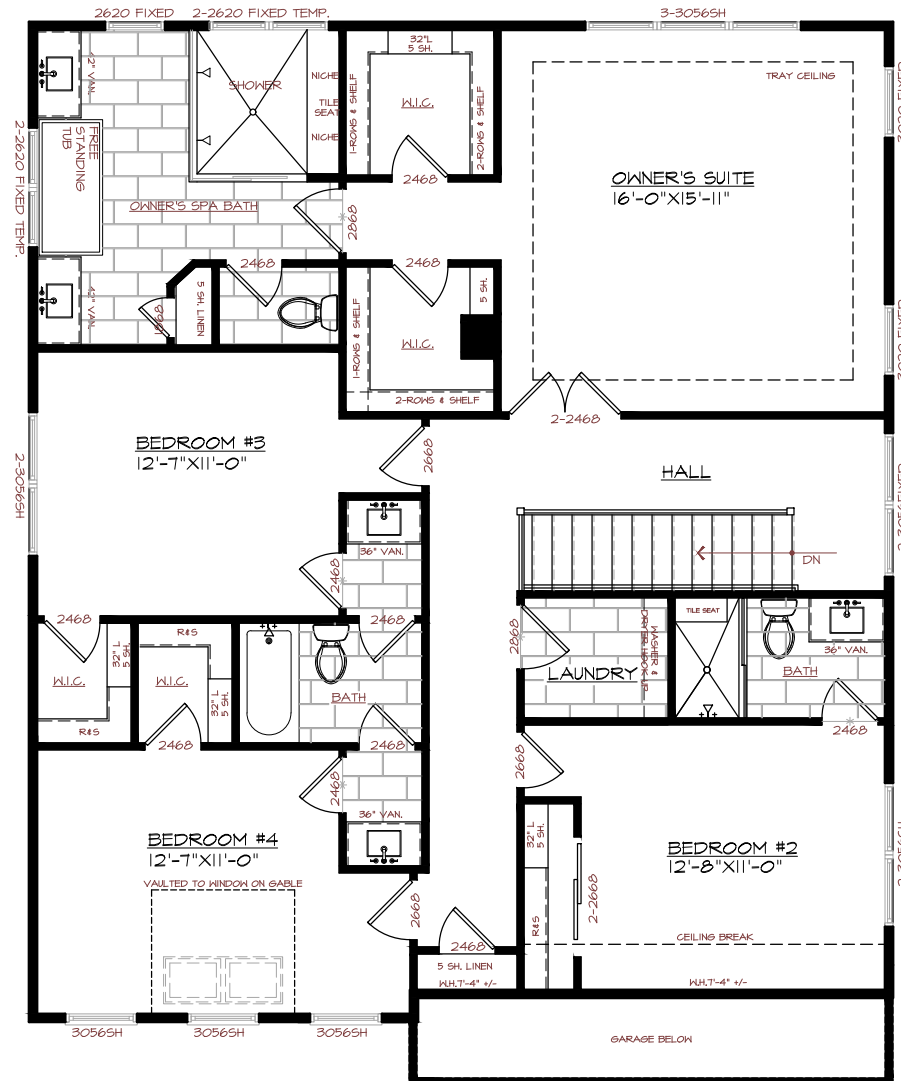

FLOOR PLANS AND ELEVATIONS ARE FOR ILLUSTRATIVE PURPOSES ONLY. ALL DIMENSIONS ARE APPROXIMATE. SOME AVAILABLE OPTIONS ARE NOT SHOWN. PURCHASER IS HEREBY ADVISED THAT MANUFACTURER SPECIFICATIONS MAY VARY IN DIMENSIONS, COLORS, ETC. FROM THOSE DEPICTED IN PLANS, RENDERINGS, INCLUDED FEATURES, ETC.

**A7** SECOND FLOOR  
9924 FLEMING AVE.

FIRST FLOOR: 1117 SQ.FT.  
SECOND FLOOR: 1445 SQ.FT.  
BASEMENT FLOOR: 995 SQ.FT.  
TOTAL FINISHED: 3617 SQ.FT.

DATE: 10.08.20