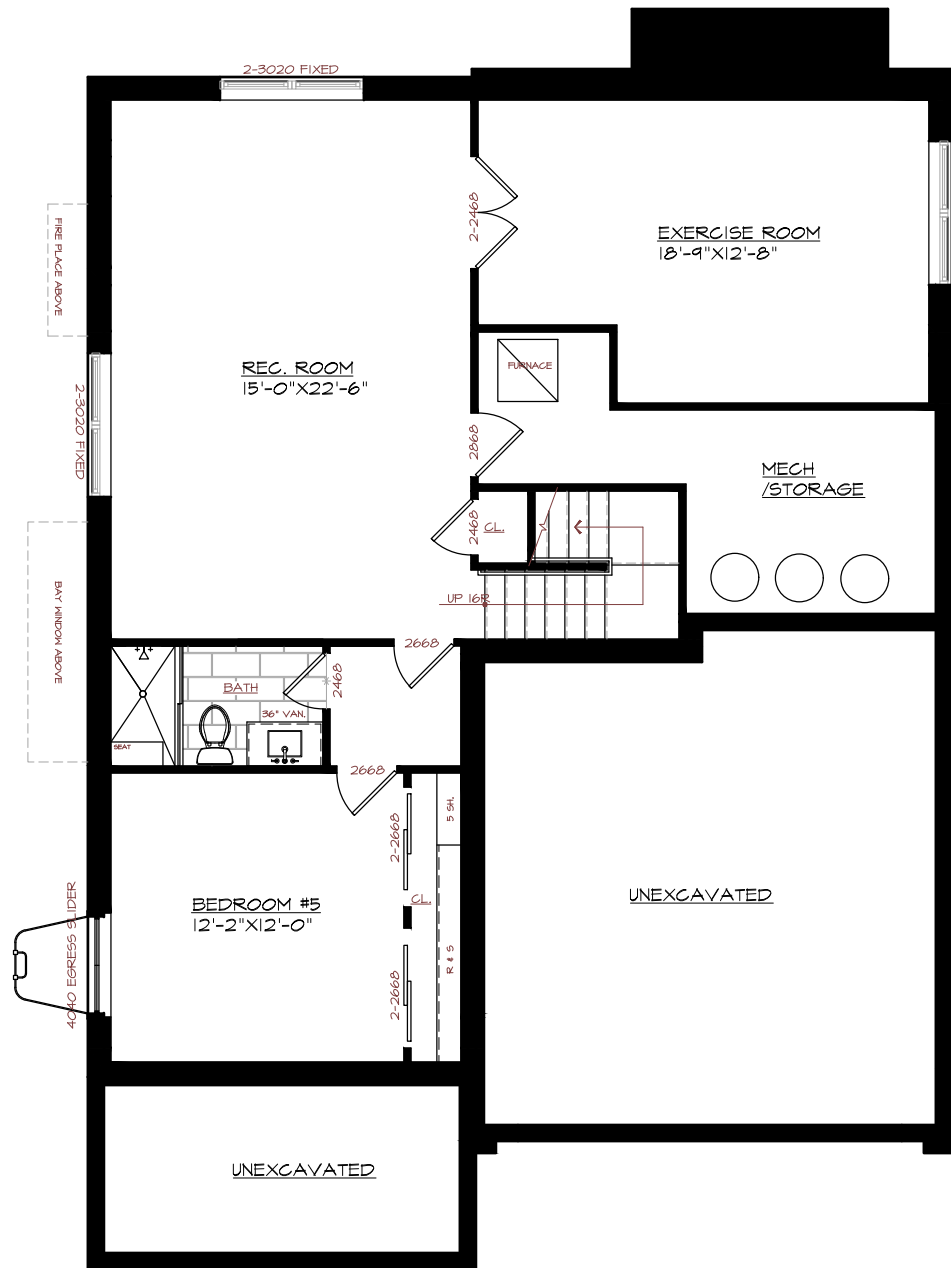

# Mid-Atlantic Custom Builders<sup>SM</sup>

FLOOR PLANS AND ELEVATIONS ARE FOR ILLUSTRATIVE PURPOSES ONLY. ALL DIMENSIONS ARE APPROXIMATE. SOME AVAILABLE OPTIONS ARE NOT SHOWN. PURCHASER IS HEREBY ADVISED THAT MANUFACTURER SPECIFICATIONS MAY VARY IN DIMENSIONS, COLORS, ETC. FROM THOSE DEPICTED IN PLANS, RENDERINGS, INCLUDED FEATURES, ETC.

**A5** BASEMENT

9924 FLEMING AVE.

FIRST FLOOR: 1178 SQ.FT.  
SECOND FLOOR: 1444 SQ.FT.  
BASEMENT FLOOR: 997 SQ.FT.  
TOTAL FINISHED: 3619 SQ.FT.

DATE: 10.23.20