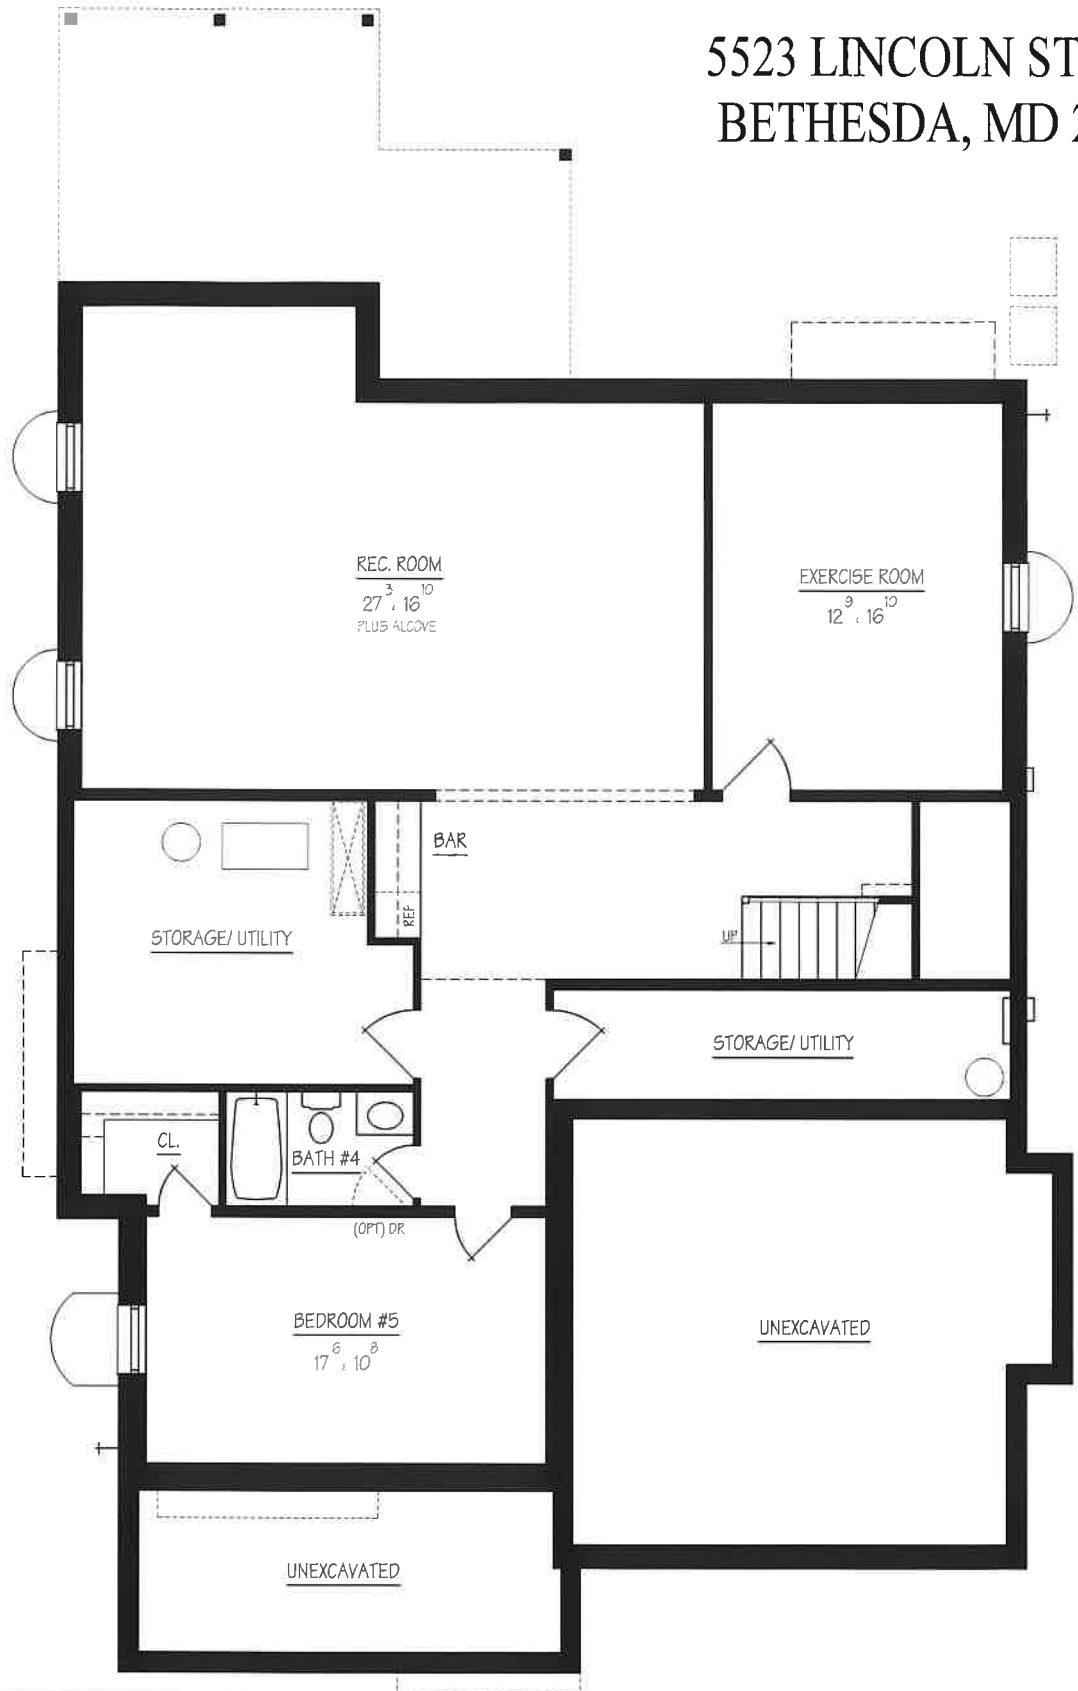

5523 LINCOLN STREET  
BETHESDA, MD 20817

**BASEMENT PLAN**

1349 SQ. FT. FINISHED  
268 SQ. FT. UNFINISHED

RENDERING ONLY: DIMENSIONS MAY VARY

**Claude C. Lapp**  
ARCHITECTS  
301-881-6856