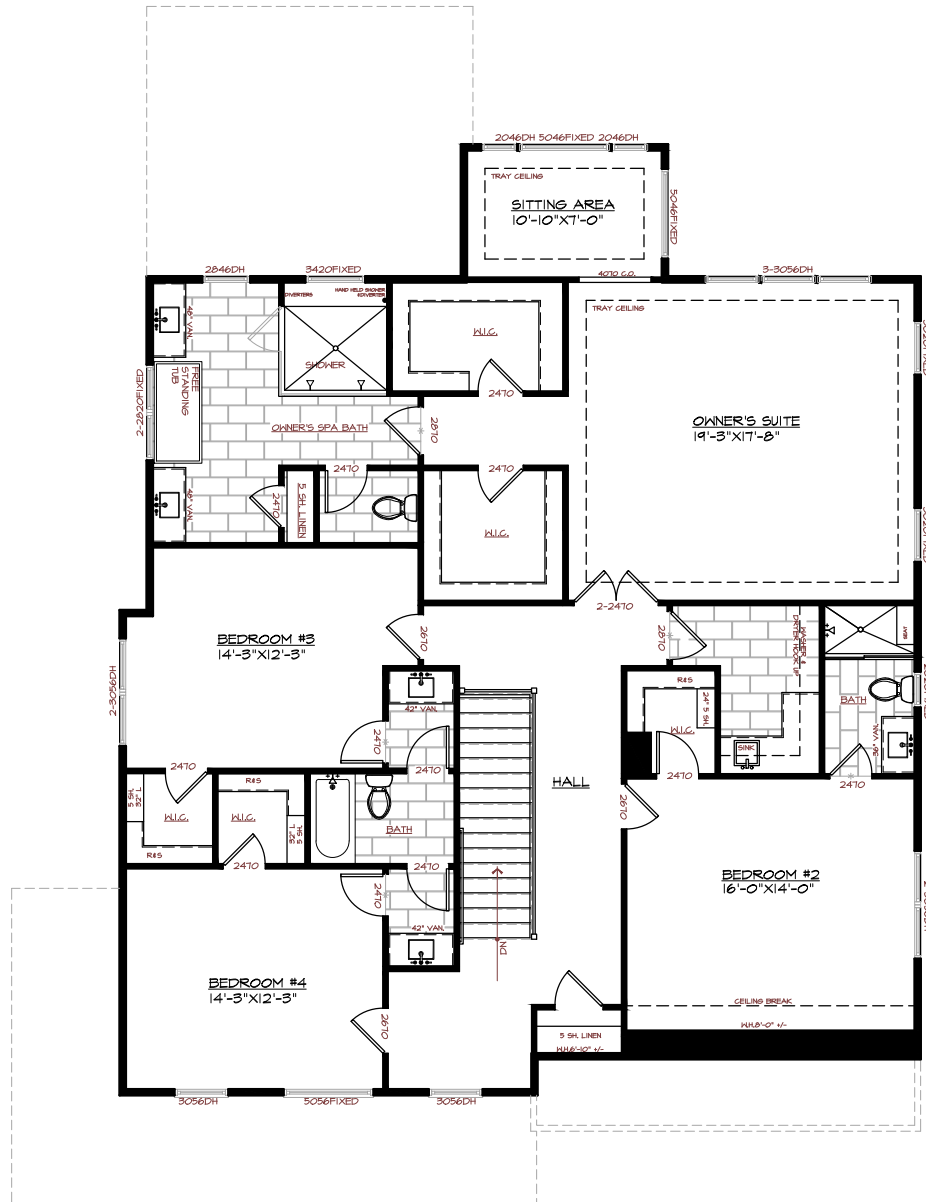

FLOOR PLANS AND ELEVATIONS ARE FOR ILLUSTRATIVE PURPOSES ONLY. ALL DIMENSIONS ARE APPROXIMATE. SOME AVAILABLE OPTIONS ARE NOT SHOWN. PURCHASER IS HEREBY ADVISED THAT MANUFACTURER SPECIFICATIONS MAY VARY IN DIMENSIONS, COLORS, ETC. FROM THOSE DEPICTED IN PLANS, RENDERINGS, INCLUDED FEATURES, ETC.

A7 SECOND FLOOR
6202 LONDON LN.

FIRST FLOOR: 1519 SQ.FT.
SECOND FLOOR: 1671 SQ.FT.
BASEMENT FLOOR: 1985 SQ.FT.
TOTAL FINISHED: 5175 SQ.FT.

DATE: 06.08.21