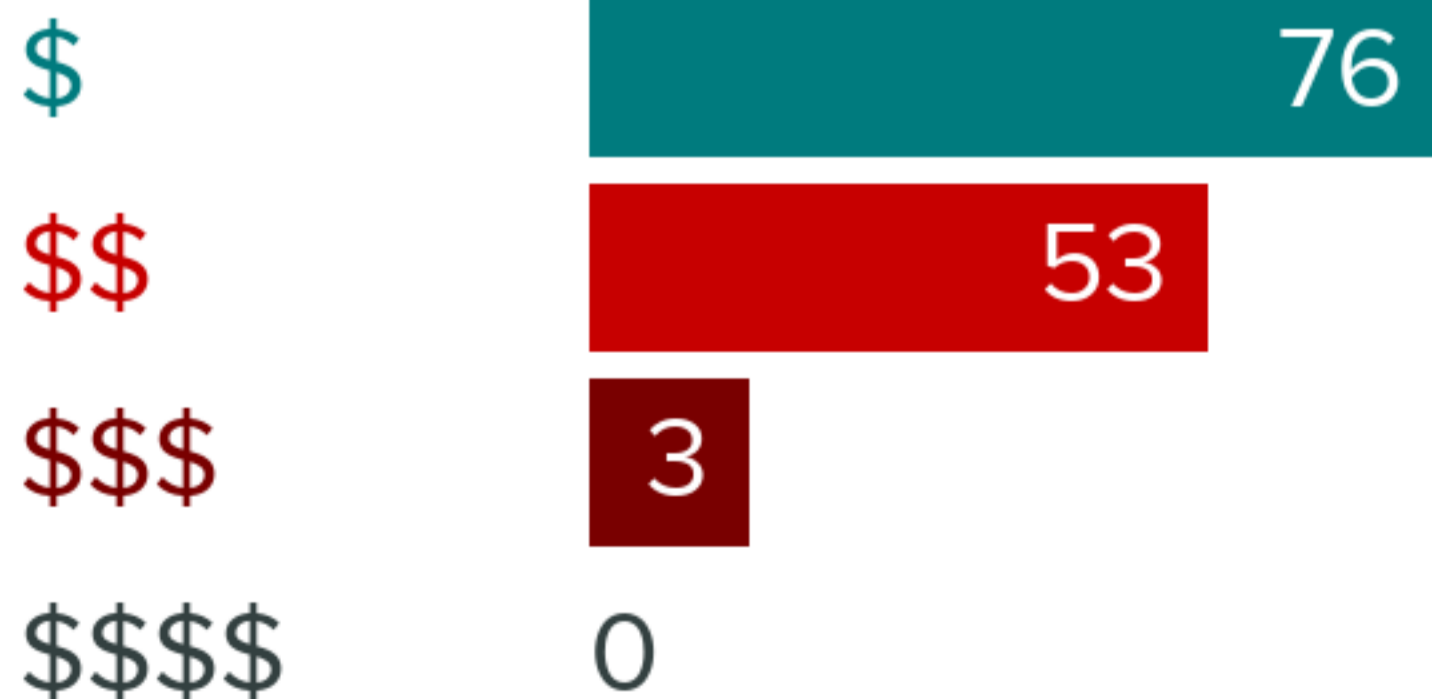

868 HIDDEN MARSH STREET, GAITHERSBURG, MD, 20877

FOOD REPORT

NEIGHBORHOOD EATS

This home is located near **129** moderately priced restaurants and has an **above average** variety of cuisines.

145

WITHIN 5 MILES